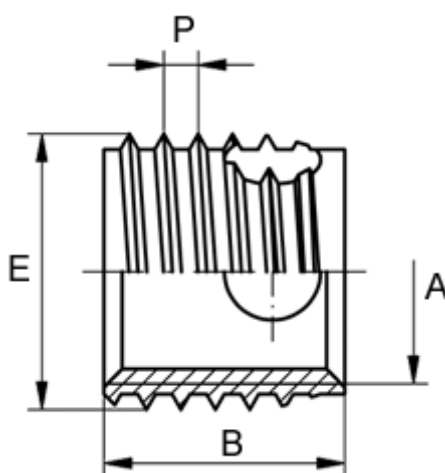

Article number: 12347000140800
Description: KLEE-coil 347 000 140.800
M 14 Brass

Measures

Female thread A	= M14
Length B	= 14
Male thread E	= 16.0
Min hole depth blind hole	= 17
Pre-drilled max	= 15.4
Pre-drilled min	= 15.1
Thread pitch P	= 2.00
Type	= 347 000 140 ...